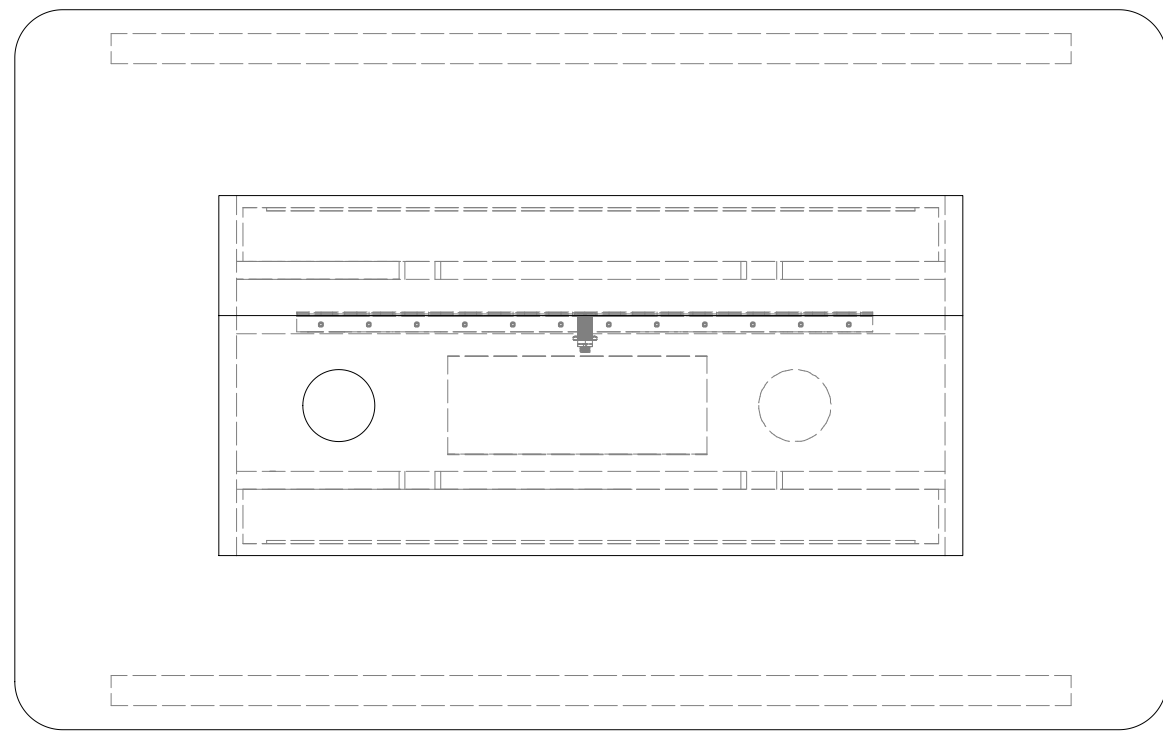

 120 W. KELLOGG, ST. PAUL, MN 55102	EXHIBIT: Run Kiosks	
	DRAWING: Starting Line Kiosk (as-built)	
	PROJECT: Data Visualization Run	DATE: 11/2/18
	DRAWN BY: MDA	1
© 2018 The Science Museum of Minnesota		

 <p><b>Science Museum of Minnesota</b> 120 W. KELLOGG, ST. PAUL, MN 55102</p>	EXHIBIT: Run Kiosks		2
	DRAWING: Make-a-Viz Cabinet (as-built)		
	PROJECT: Data Visualization Run	DATE: 11/2/18	
	DRAWN BY: MDA		
© 2018 The Science Museum of Minnesota			