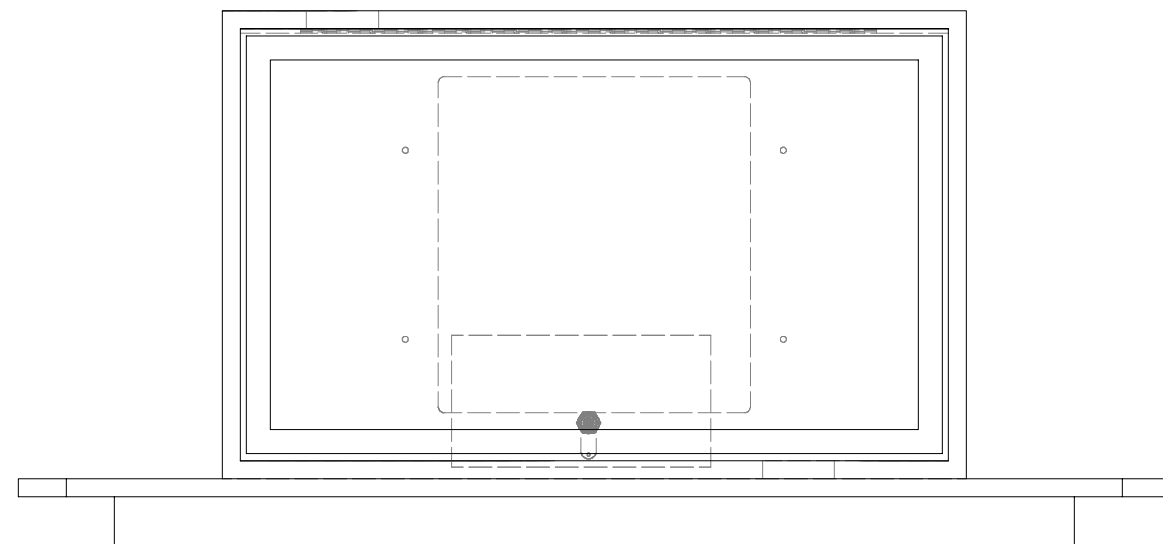

 120 W. KELLOGG, ST. PAUL, MN 55102	EXHIBIT: Run Kiosks	
	DRAWING: Starting Line Kiosk (as-built)	
	PROJECT: Data Visualization Run	DATE: 11/2/18
	DRAWN BY: MDA	1
© 2018 The Science Museum of Minnesota		

 <p><b>Science Museum of Minnesota</b> 120 W. KELLOGG, ST. PAUL, MN 55102</p>	EXHIBIT: Run Kiosks		2
	DRAWING: Make-a-Viz Cabinet (as-built)		
	PROJECT: Data Visualization Run	DATE: 11/2/18	
	DRAWN BY: MDA		
© 2018 The Science Museum of Minnesota			